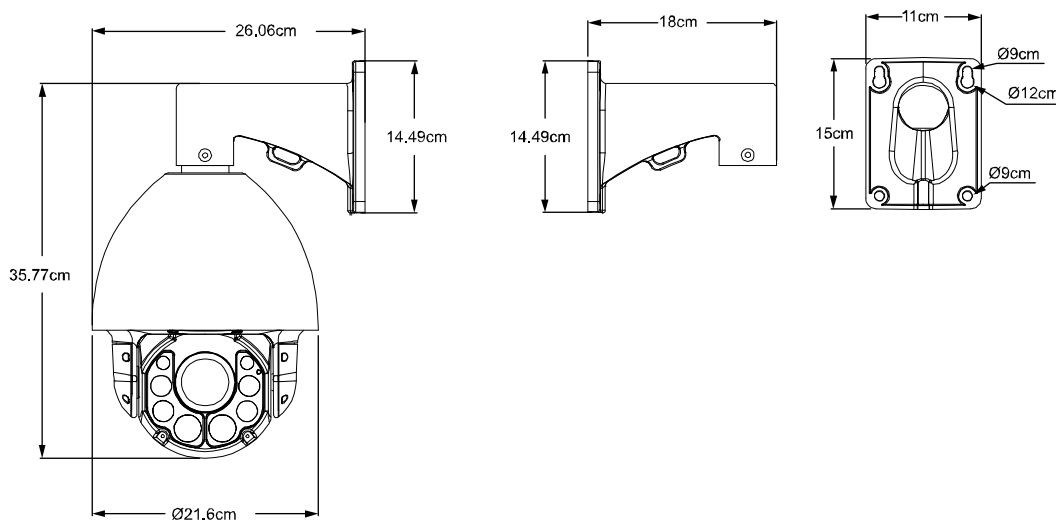

* TVI and AHD output: 1.0 Vp-p composite, 75Ω

**The specifications are subject to change without notice.

● SPECIFICATIONS (CONTINUED)

■ Audio	
Line in	YES (Mono)
Line out	YES (Mono)
■ PTZ Mechanism	
Pan Range	360° continuous rotation
Max. Pan Speed	90°/s
Tilt Range	-6° ~ 90°
Max. Tilt Speed	70°/s
Zoom Ratio	20X Optical Zoom
Max. Zoom Speed	Approx. 3s (Tele ~ Wide)
Preset Points	Up to 256 preset points
Sequence Group	<ol style="list-style-type: none"> Up to four groups can be set One group can include up to 16 preset points
Auto Tracking	YES
■ Others	
Mobile Surveillance	iOS & Android
Event Notification	FTP / Email / SMS
Digital Pan / Tilt / Zoom	YES
Reset Default	YES
Motion Detection	YES
RTC (real-time clock)	YES
Minimum Web Browsing Requirements	<ul style="list-style-type: none"> Intel core i3 or higher, or equivalent AMD 2GB RAM AGP graphics card, Direct Draw, 32MB RAM Windows 8, Windows 7, Windows Vista & Windows XP, DirectX 9.0 or later Internet Explorer 7.x or later
Optional Peripherals	USB Joystick (AVX102)

* TVI and AHD output: 1.0 Vp-p composite, 75Ω

**The specifications are subject to change without notice.

● DIMENSIONS*

*Dimensional Tolerance: ± 5mm