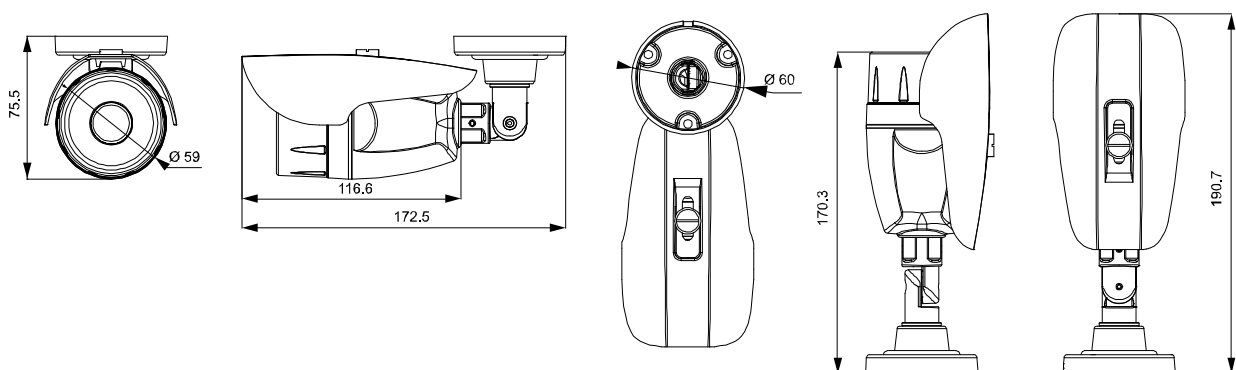

## 1.3MP IR Bullet IP Camera

### DIMENSIONS

\* Dimensional tolerance: ±5mm