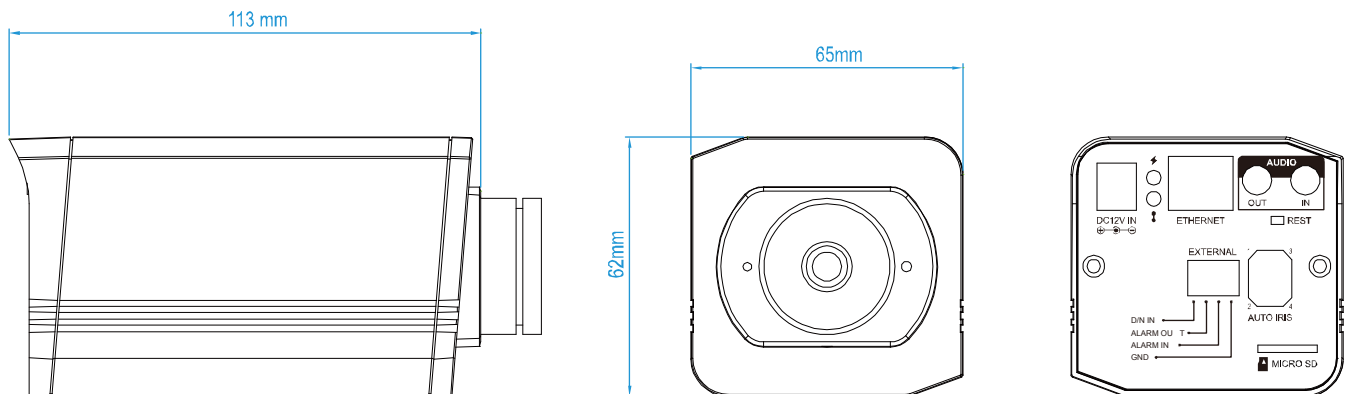

● SPECIFICATIONS

■ Network	
LAN Port	YES
LAN Speed	10/100 Based-T Ethernet
Supported Protocols	DDNS, PPPoE, DHCP, NTP, SNTP, TCP/IP, ICMP, SMTP, FTP, HTTP, RTP, RTSP, RTCP, IPv4, Bonjour, UPnP, DNS, UDP, IGMP, QoS, SNMP
ONVIF Compatible	YES (Profile S)
Number of Online Users	10
Security	(1) Multiple user access levels with password (2) IP address filtering (3) Digest authentication
Remote Access	(1) Internet Explorer on Windows operating system (2) 16CH Video Viewer on Windows & MAC operating system (3) EagleEyes on iPhone, iPad & Android mobile devices
■ Video	
Network Compression	H.264 (Main Profile) / MJPEG
Video Resolution	1920 x 1080 / 1280 x 720 / 720 x 480 / 352 x 240
Frame Rate	30 / 25 fps
Multiple Video Streaming	4 (H.264, MJPEG)
■ General	
Image Sensor	1/ 2.8" SONY CMOS image sensor
Min Illumination	1 Lux / F1.5
Shutter Speed	1 / 60 (1/50) to 1 / 100,000 sec.
S/N Ratio	More than 48dB (AGC off)
Lens Mount	C/CS Mount (MBFL \geq 5.8mm)
Viewing Angle	73.2°(Horizontal) / 42.8°(Vertical) / 83.2°(Diagonal) (Base on f3.8mm fixed Lens)
IR Shift	YES
White Balance	ATW
AGC	Auto
IRIS Mode	AES / DC Iris
WDR	YES
POE	YES (IEEE 802.3af)
Micro SD Card Slot	YES (up to 64GB)
External Alarm I/O	YES
RAM	20MB
Privacy Mask	YES
Power Source (\pm 10%)	12V / 1A
Operating Temperature	0°C~40°C
Operating Humidity	Less than 60% relative humidity
Power Consumption (\pm 10%)	4.5W (PoE); 4.5W (PoN) ;3.7W (DC Adapter)
Net Weight (Kg)	0.4

*The specifications are subject to change without notice.

○ DIMENSIONS

** Dimensional tolerance: (± 5mm)