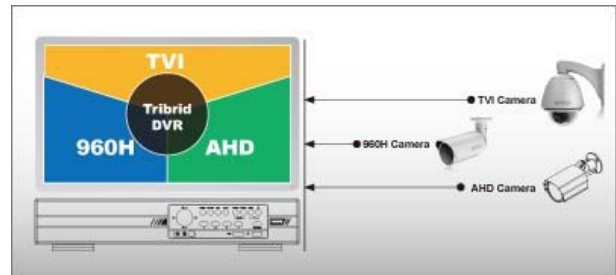

Tribrid Video Input

- ❖ Supports AHD / TVI / 960H video input.

Intelligent Video Analysis

- ❖ The Smart TVI DVR supports IVS (Intelligent Video System) to set a virtual detection line for people counting, virtual fence, and one-way pass. It's the advanced usage for motion detection to not only record but also summarize the detection data for further analysis.