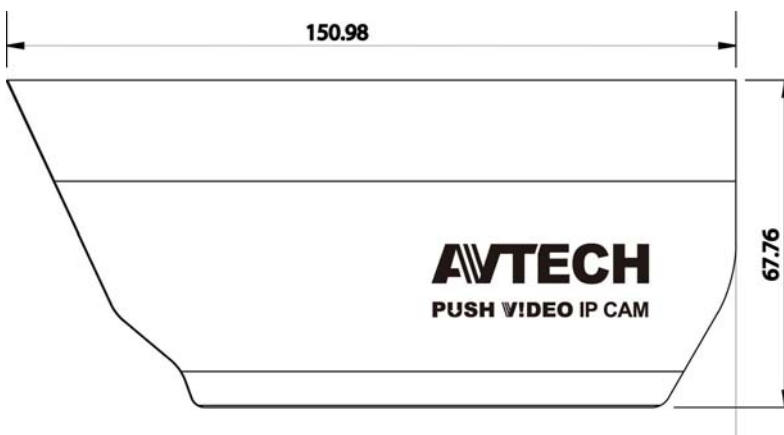

## 1.3 MEGAPIXEL

## IR NETWORK CAMERA

#### Dimensions (mm)

\* Dimensional tolerance: (± 5mm)

\* The specifications are subject to change without notice. \*\* Dimensional tolerance: (± 5mm)