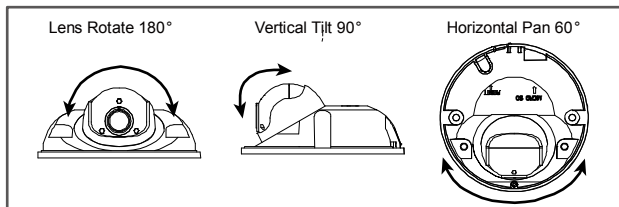

2MP Vandal-Proof Dome IP Camera

FEATURES

- **3-axis** mechanism for flexible ceiling and wall-mount installation

- MicroSD card support (up to 64GB) for **video storage**
- **External alarm I/O device** connection

○ DIMENSIONS

Dimensional tolerance: $\pm 5\text{mm}$