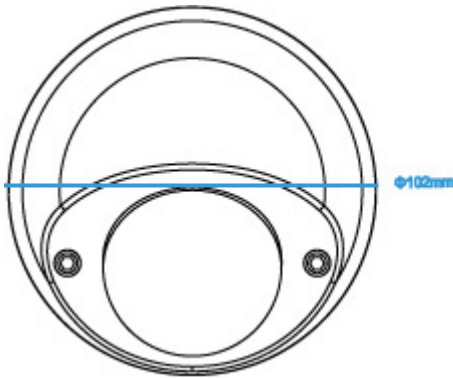

● SPECIFICATIONS

■ Network	
LAN Port	YES
LAN Speed	10/100 Based-T Ethernet
Supported Protocols	DDNS, PPPoE, DHCP, NTP, SNTP, TCP/IP, ICMP, SMTP, FTP, HTTP, RTP, RTSP, RTCP, IPv4, Bonjour, UPnP, DNS, UDP, IGMP, QoS, SNMP
ONVIF Compatible	YES (Profile S)
Number of Online Users	10
Security	(1) Multiple user access levels with password (2) IP address filtering (3) Digest authentication
Remote Access	(1) Internet Explorer on Windows operating system (2) 16CH Video Viewer on Windows & MAC operating system (3) EagleEyes on iPhone, iPad & Android mobile devices
■ Video	
Network Compression	H.264 (Main Profile) / MJPEG
Video Resolution	1920 x 1080 / 1280 x 720 / 720 x 480 / 352 x 240
Frame Rate	30fps
Multiple Video Streaming	4 (H.264, MJPEG)
■ General	
Image Sensor	1/2.9" SONY CMOS image sensor
Min Illumination	1 Lux / F1.5
Shutter Speed	1/7.5 to 1/8000 sec
S/N Ratio	More than 48dB (AGC off)
Lens	f3.8mm / F1.5
Viewing Angle	73.2° (Horizontal) / 42.8° (Vertical) / 83.2° (Diagonal)
White Balance	ATW
AGC	Auto
IRIS Mode	AES
DWDR	YES
POE	YES (IEEE 802.3af)
External Alarm I/O	YES (1 input / 1 output)
RAM	20MB
MicroSD Card Slot	YES (up to 64GB)
Vandal-Proof	IK08
Operating Temperature	0°C ~ 40°C
Operating Humidity	Less than 60% relative humidity
Power Source (±10%)	12V / 1A
Net Weight (kg)	0.306
■ Others	
Mobile Surveillance	iOS & Android mobile devices
Event Notification	FTP / Email
Digital Pan / Tilt / Zoom	YES
Motion Detection	YES
RTC (real-time clock)	YES
Minimum Web Browsing Requirements	<ul style="list-style-type: none"> • Intel core i3 or higher, or equivalent AMD • 2GB RAM • AGP graphics card, Direct Draw, 32MB RAM • Windows 8, Windows 7, Vista & XP, DirectX 9.0 or later • Internet Explorer 7.x or later

○ DIMENSIONS

Dimensional tolerance: $\pm 5\text{mm}$