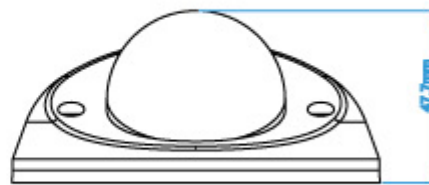

● SPECIFICATIONS (CONTINUED)

■ Others	
Mobile Surveillance	iOS & Android mobile devices
Motion Detection	YES
Event Notification	FTP / Email / SMS
3-Axis	YES
RTC (real-time clock)	YES
Digital Pan / Tilt / Zoom	YES
Minimum Web Browsing Requirements	• Intel core i3 or higher, or equivalent AMD • 2GB RAM • AGP graphics card, Direct Draw, 32MB RAM • Windows 8, Windows 7, Windows Vista & Windows XP, DirectX 9.0 or later • Internet Explorer 7.x or later

*The specifications are subject to change without notice.

● DIMENSIONS

** Dimensional tolerance: ± 5 mm