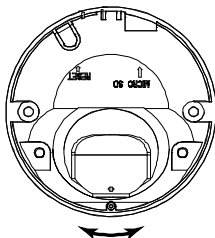

2MP Vandal-Proof IP Camera

FEATURES

- **POE (Power-over-Ethernet)** support to eliminate the use of power cables and reduce installation costs
- **3-axis** mechanism for flexible ceiling and wall-mount installation

Pan 60°