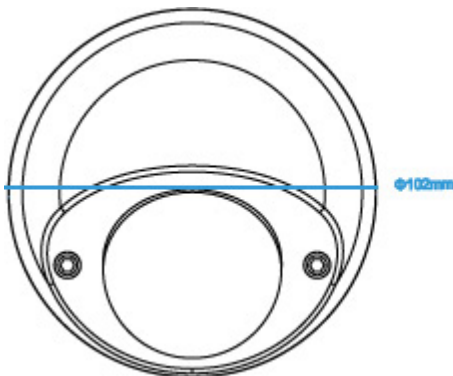

● SPECIFICATIONS

■ Network	
Network Compression	H.264 (Main Profile) / MJPEG
Multiple Video Streaming (Encode Modes, IPS, Resolution)	4 (H.264, MJPEG)
LAN Port	YES
LAN Speed	10/100 Based-T Ethernet
Supported Protocols	DDNS, PPPoE, DHCP, NTP, SNTP, TCP/IP, ICMP, SMTP, FTP, HTTP, RTP, RTSP, RTCP, IPv4, Bonjour, UPnP, DNS, UDP, IGMP, QoS, SNMP
ONVIF Compatible	YES (Profile S)
Frame Rate	30 fps
Number of Online Users	10
Security	(1) Multiple user access levels with password (2) IP address filtering (3) Digest authentication
Remote Access	(1) Internet Explorer on Windows operating system (2) 16CH Video Viewer on Windows & MAC operating system (3) EagleEyes on iPhone, iPad & Android mobile devices
■ Video	
Image Sensor	1/2.8" SONY CMOS image sensor
Video Resolution	1920 x 1080 / 1280 x 720 / 720 x 480 / 352 x 240
Min Illumination	1 Lux / F1.5
Shutter Speed	1/10,000 ~ 1/7.5 (Slow shutter)
■ Camera	
S/N Ratio	More than 48dB (AGC off)
Lens	f3.8mm / F1.5 f2.8mm / F1.8 (Optional)
Viewing Angle	83.2° (Diagonal) / 73.2° (Horizontal) / 42.8° (Vertical) 128° (Diagonal) / 110° (Horizontal) / 62° (Vertical)
White Balance	ATW
AGC	Auto
IRIS Mode	AES
WDR	YES
Privacy Mask	YES
POE	YES (IEEE 802.3af)
External Alarm I/O	YES (1 input / 1 output)
RAM	20MB
MicroSD Card Slot	YES (up to 64GB)
Vandal Resistance	IK08
Power Source (±10%)	12V / 1A
Operating Temperature	0°C ~ 40°C
Operating Humidity	Less than 60% relative humidity
Current Consumption (±10%)	220mA ~ 290mA
Power Consumption (±10%)	4.5W Max (PoE) ; 4.5W Max (PoN) ; 3.5W Max (DC Adapter)
Net Weight (kg)	0.28

*The specifications are subject to change without notice.

● DIMENSIONS

** Dimensional tolerance: ± 5 mm