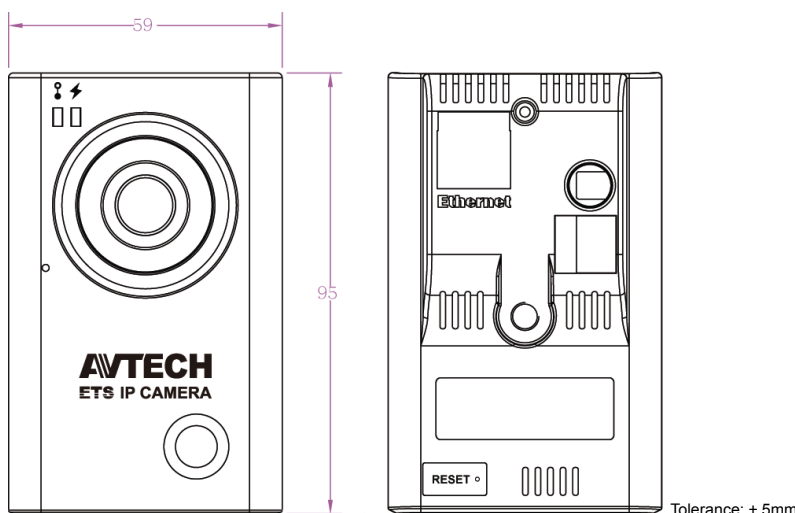

AVM302A

MARS
ETS

HD 720P

MicroSD Card Recording

External I/O

PoE

Mobile Surveillance

1.3 MP IP Camera

FEATURES

- Easy **network setup** with your **iPhone / iPad**
- **1.3 Megapixel** with **HDTV 720p** quality, allowing users to notice minor details more easily
- **ONVIF** (**ONVIFS**) standard supported to simplify system integration
- **External alarm I/O device** connection

- **Micro SD card** support (up to 64GB) for video storage
- **POE (Power-over-Ethernet)** support to eliminate the use of power cables and reduce installation costs
- Microphone built-in for **audio recording**
- **Remote Surveillance**
  - -- **Fully compatible** with **iOS** and **Android** devices, and **Internet Explorer** on Windows operating system
  - -- **Push Video** available on your iOS and Android devices when used with Push Video NVR series.

DIMENSION