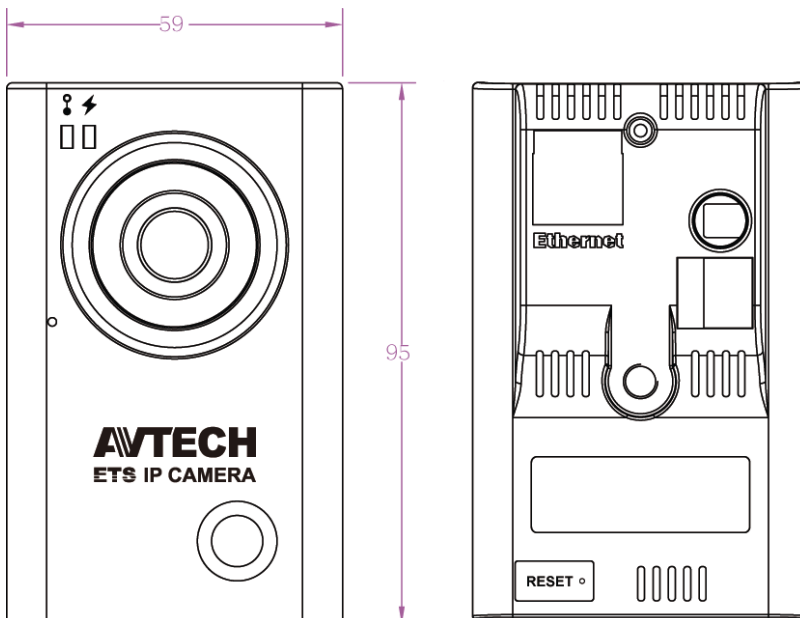

# AVM301 ETS 1.3 Megapixel Network Camera

## FEATURES

- Easy **network setup** with your **iPhone / iPad**
- **1.3 Megapixel** with **HDTV 720p** quality, allowing users to notice minor details more easily
- **ONVIF** standard supported to simplify system integration
- **External alarm I/O device** connection
- Microphone built-in for **audio recording**
- **Remote Surveillance**
  - **Fully compatibility** on **iPhone & iPad**, and **Internet Explorer®** on **Windows®** operating system

## DIMENSION (Tolerance: ± 5mm)