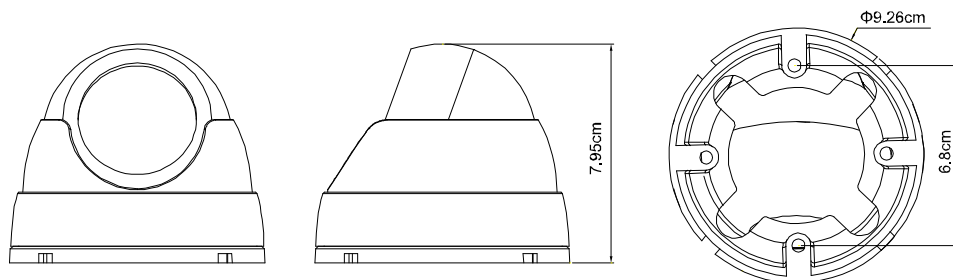

FEATURES

- **External alarm I/O device** connection

- **POE (Power-over-Ethernet)** support to eliminate the use of power cables and reduce installation costs
- **ONVIF** () standard supported to simplify system integration
- **DWDR** to increase image recognizability in overexposure and dark areas
- IR effective range **up to 10 meters** for night surveillance
- **Waterproof** design on the Ethernet cable connector
- **Remote Surveillance**
 - **Fully compatible** with **iOS** and **Android** devices, and **Internet Explorer** on Windows operating system
 - 24CH **CMS Lite** on Windows operating system
 - **Push Video** available on your iOS and Android devices when used with Push Video NVR series.

DIMENSIONS

Dimensional tolerance: $\pm 5\text{mm}$

SPECIFICATIONS

■ Network

LAN Port	YES
LAN Speed	10/100 Based-T Ethernet
Supported Protocols	DDNS, PPPoE, DHCP, NTP, SNTP, TCP/IP, ICMP, SMTP, FTP, HTTP, RTP, RTSP, RTCP, IPv4, Bonjour, UPnP, DNS, UDP, IGMP, QoS, SNMP
ONVIF Compatible	YES (Profile S)
Number of Online Users	10
Security	(1) Multiple user access levels with password (2) IP address filtering (3) Digest authentication
Remote Access	(1) Internet Explorer on Windows operating system (2) 24CH CMS Lite on Windows operating system (3) EagleEyes on iOS & Android mobile devices