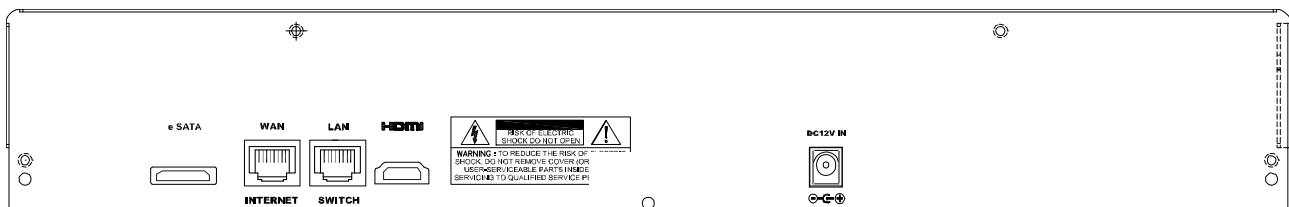

Rear Panel

Specifications*

Hardware		
Video Input	One LAN port (up to 16 IP cameras)	
Video Output	HDMI	
Audio Output	YES	
HDD Storage**	Two 4TB hard disks	
eSATA Port	YES	
USB Ports	Two USB 2.0 ports	
IR Remote Control	YES	
Ethernet	LAN port	1000 Mbps
	Internet port	10/100 Mbps
Software		
Video Compression Format	H.264	
Audio Compression Format	G711	
Local / Remote Display Mode	16CH	
Local / Remote Playback Mode	4CH	
Local Single Channel Playback	YES	
Recording Mode	Manual / Event / Alarm / Schedule	
Record Streaming	Dual	
Recording Throughput***	270 IPS @ 1280 x 720, up to 48Mbps	
Pre-alarm Recording	YES	
Quick Search	Time / Event	
Event Notification	Push Status / Video Mail / Message Mail	
Security	Multiple user access levels with password	
Remote Access	(1) Internet Explorer on Windows operating system (2) EagleEyes on iOS & Android mobile devices	
Max. Online User	18	
General		
Power Source ($\pm 10\%$)	DC12V / 3A	
Power Consumption ($\pm 10\%$)	9.6W (without a hard disk connected)	
Operating Temperature	10°C ~ 40°C (50°F ~ 104°F)	
Dimensions (mm)****	375(L) x 264.8(W) x 68(H)	
Net Weight	2.122 Kg	
Minimum PC Browsing Requirements	<ul style="list-style-type: none"> • Intel core i3 or higher, or equivalent AMD • 2GB RAM • AGP graphics card, Direct Draw, 32MB RAM • Windows 7, Vista & XP, DirectX 9.0 or later • Internet Explorer 7.x or later 	